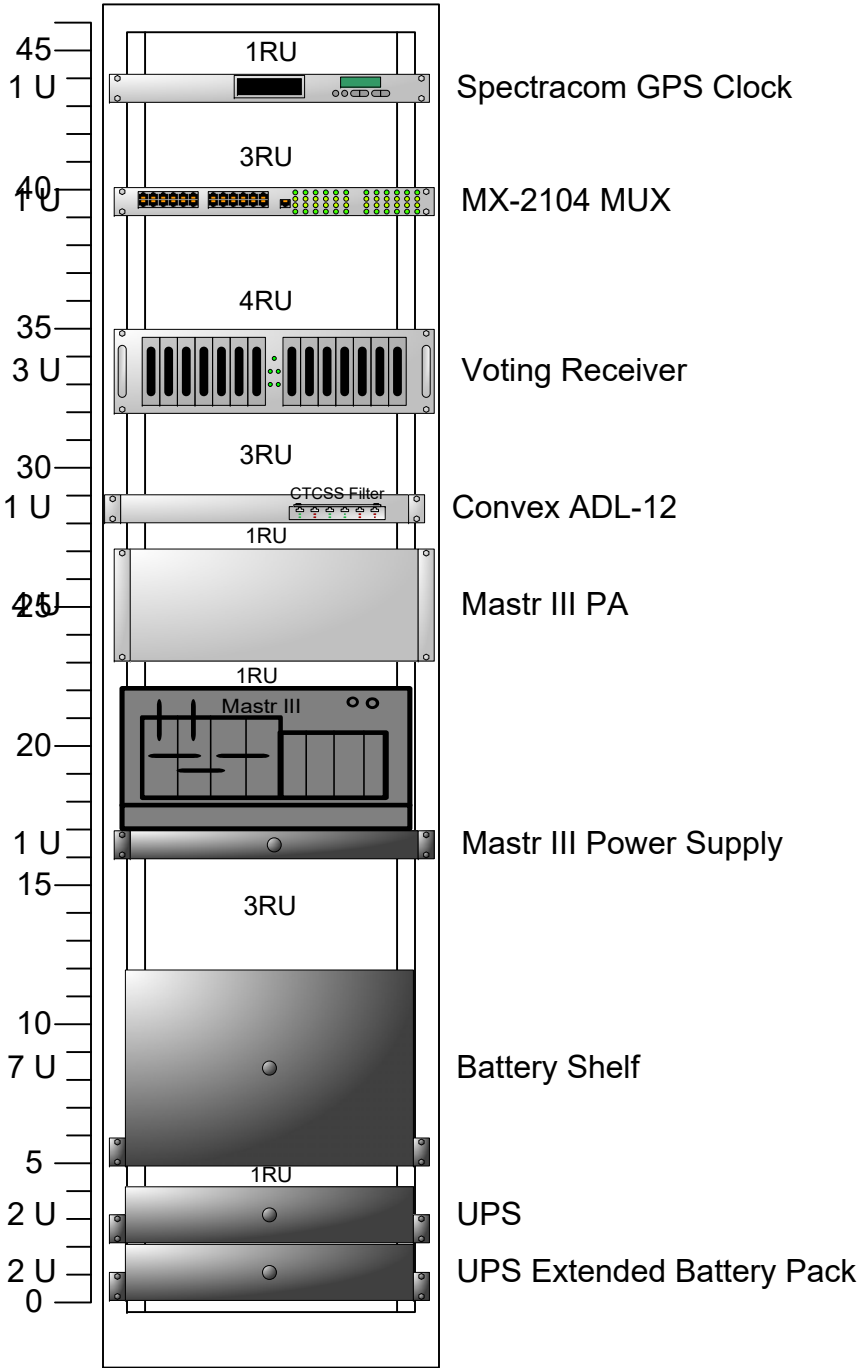

Jefferson Co. – Sullivan
Equipment Layout

Enter Name

Height : 86 in.
Width : 20.7 in.
Depth : 19.25 in.